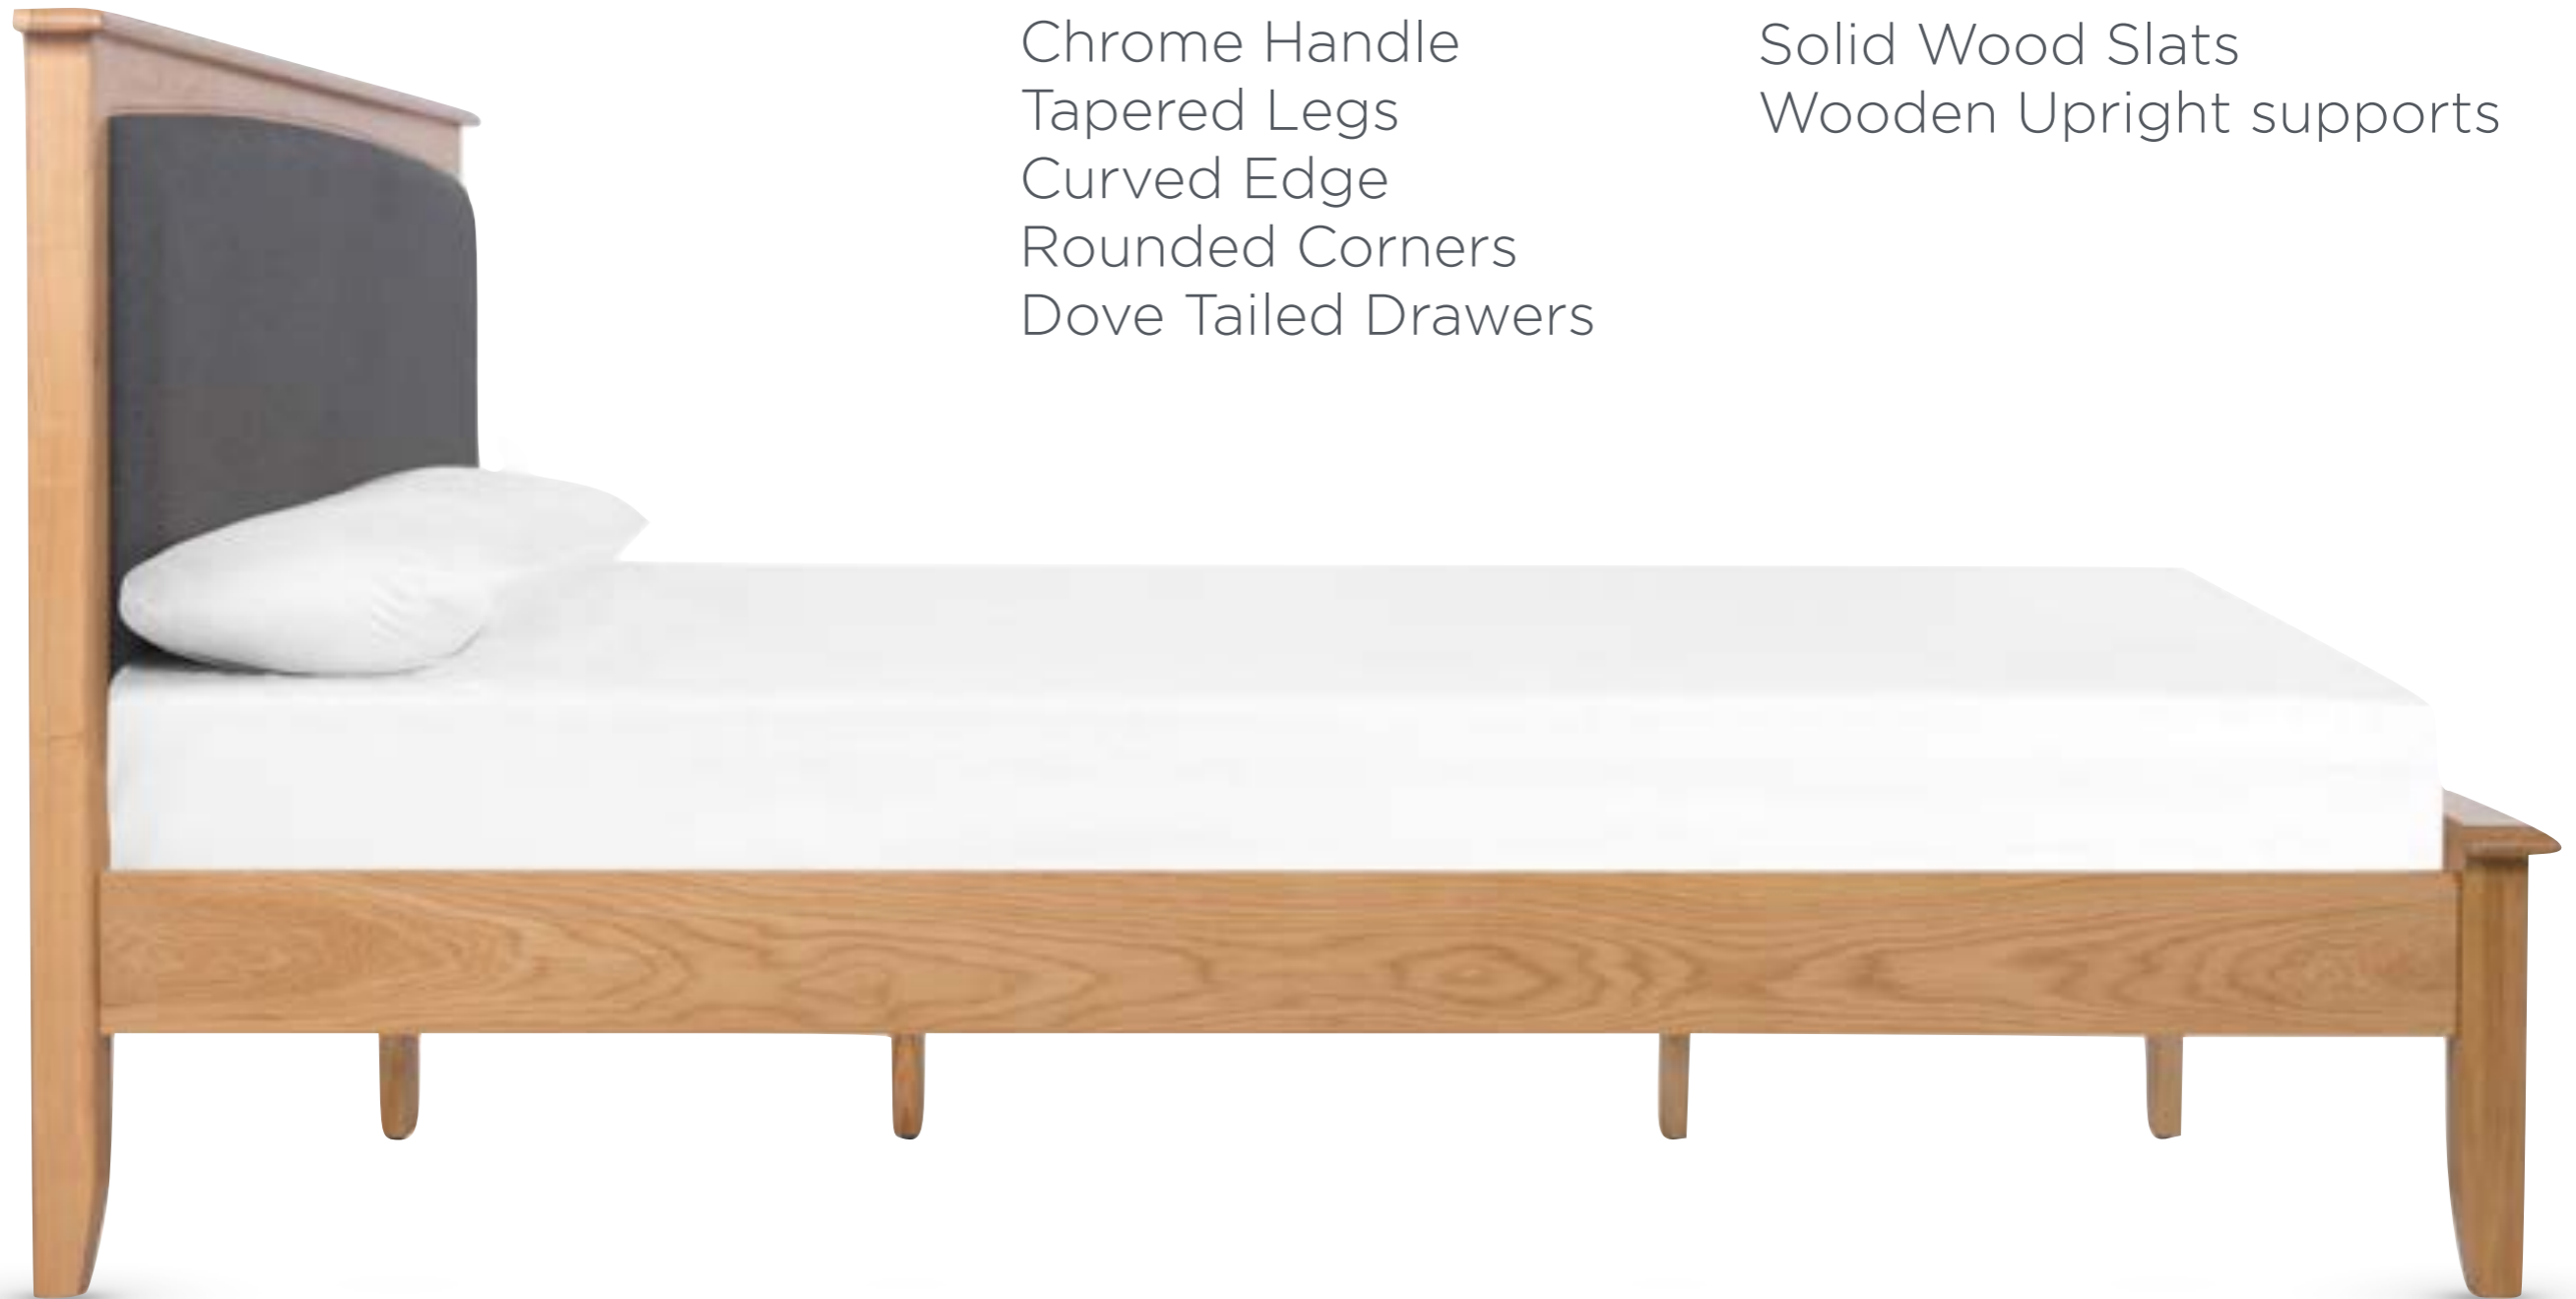

Kilkenny

annaghmore

2022

Kilkenny

Kilkenny

13789 KILKENNY OAK 5ft Bed H.110 W.166 L.214 cm

13795 KILKENNY OAK 4ft6 Bed H.110 W.150 L.204 cm

Kilkenny Oak

Contemporary Design
Solid Oak
Oak Veneer
Chrome Handle
Tapered Legs
Curved Edge
Rounded Corners
Dove Tailed Drawers

Low End Footboard
Headboard with fabric inset
Charcoal Fabric
Solid Wood Slats
Wooden Upright supports

Dresser H.78 W.40 L.75 cm | Stool H.48 W.35 L.42 cm

13791 KILKENNY OAK VANITY MIRROR H.55 W.60 L.50 cm

13786 KILKENNY OAK **LARGE NIGHTSTAND** H.60 W.38 L.45 cm

13785 KILKENNY OAK SMALL NIGHTSTAND H.58 W.32 L.38 cm