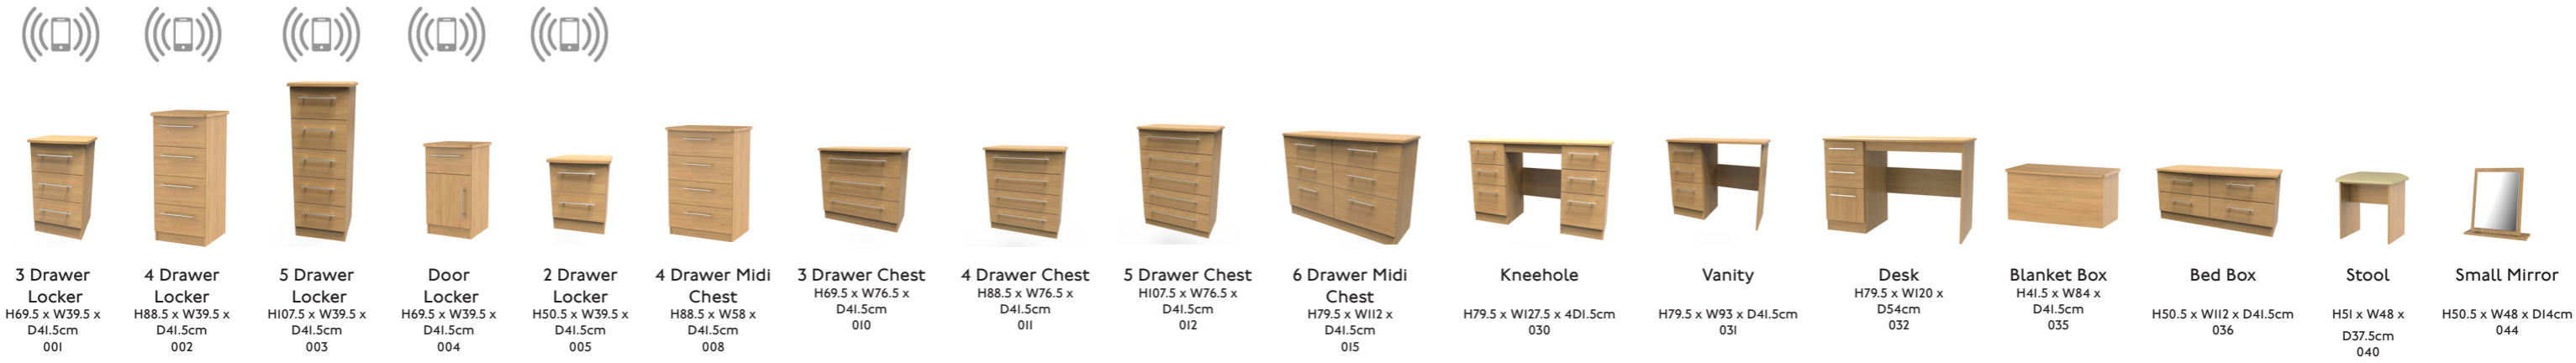

FURNITURE

QUALITY FURNITURE - DELIVERED FULLY ASSEMBLED

MADE IN WALES

To view all our ranges in more detail, scan the QR code to visit our website

THE SHERWOOD RANGE IS AVAILABLE IN ALL THE PIECES ILLUSTRATED BELOW...