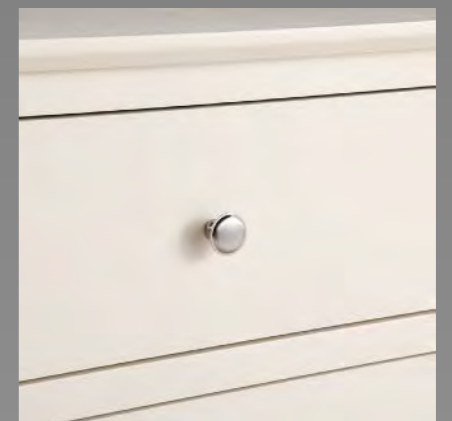

Solid Wood | Ivory Finish | Chrome Handle
Sold with Luna or Layla Bedframes

Luciana IVORY Cabinet

Chrome Handle